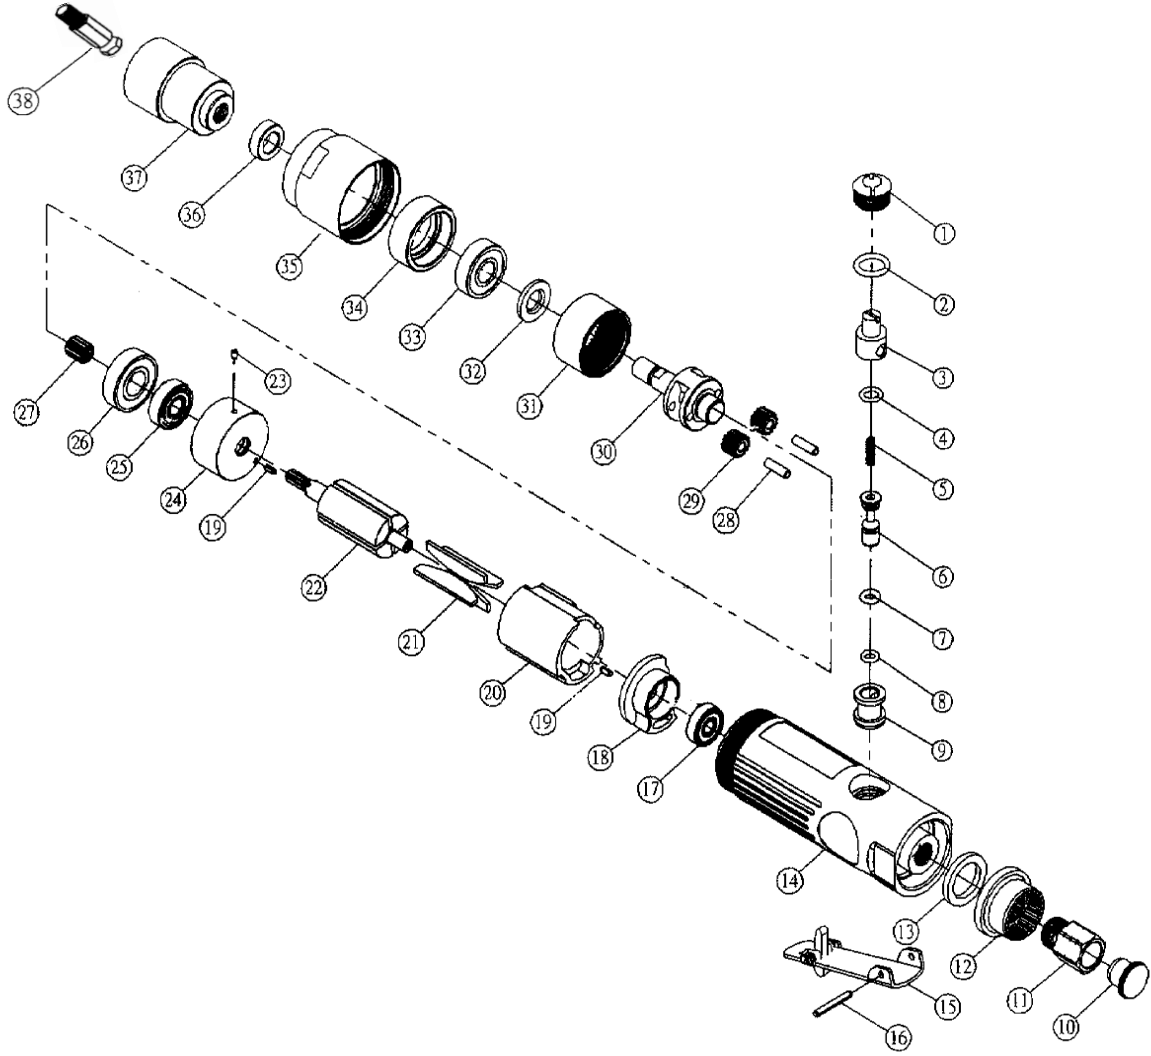

# OS-315B **GAV** HAVALI LASTİK TAŞLAMA

NO.	Part. No.	Parça Adı	Adet
1	302040A	Throttle Valve Plug	1
2	ORP-0120	O-Ring	1
3	302037A	Air Regulator	1
4	ORP-0070	O-Ring	1
5	301005	Valve Spring	1
6	302035A	Valve Stem	1
7	302034	O-Ring (Ø3.6*2.4)	1
8	ORP-0050	O-Ring	1
9	302041A	Valve Bushing	1
10	X0024	Black Dummy Plug	1
11	315009	Inlet Bushing	1
12	330029	Exhaust Deflector	1
13	B141004	Fabric Silencer	1
14	315015	Motor Housing	1
15	307023	Throttle Lever	1
16	SP-30230	Spring Pin(Ø3x23)	1
17	BB-06262Z	Ball Bearing	1
18	307020	Bear End Plate	1
19	SP-25060	Spring Pin(Ø2.5x6)	2

NO.	Part. No.	Parça Adı	Adet
20	302026	Cylinder	1
21	302025	Rotor Blade	4
22	305T012	Rotor	1
23	SP-25040	Spring Pin(Ø2.5x4)	1
24	315B4T01	Front End Plate	1
25	BB-06082Z	Ball Bearing	1
26	BB-60012Z	Bearing	1
27	312013	Pinion Gear	1
28	NR-40138	Needle Spindle	2
29	312011A	Idle Gear	2
30	315B4T02	Driving Gear	1
31	302021	Internal Gear	1
32	740033	Washer	1
33	BB-60002Z	Bearing	1
34	315B4T03	Bearing Cover	1
35	315B4T04	Gear Housing	1
36	PW-101806	Washer	1
37	315A33	Quick Chuck	1
38	315A34	Adapter	1